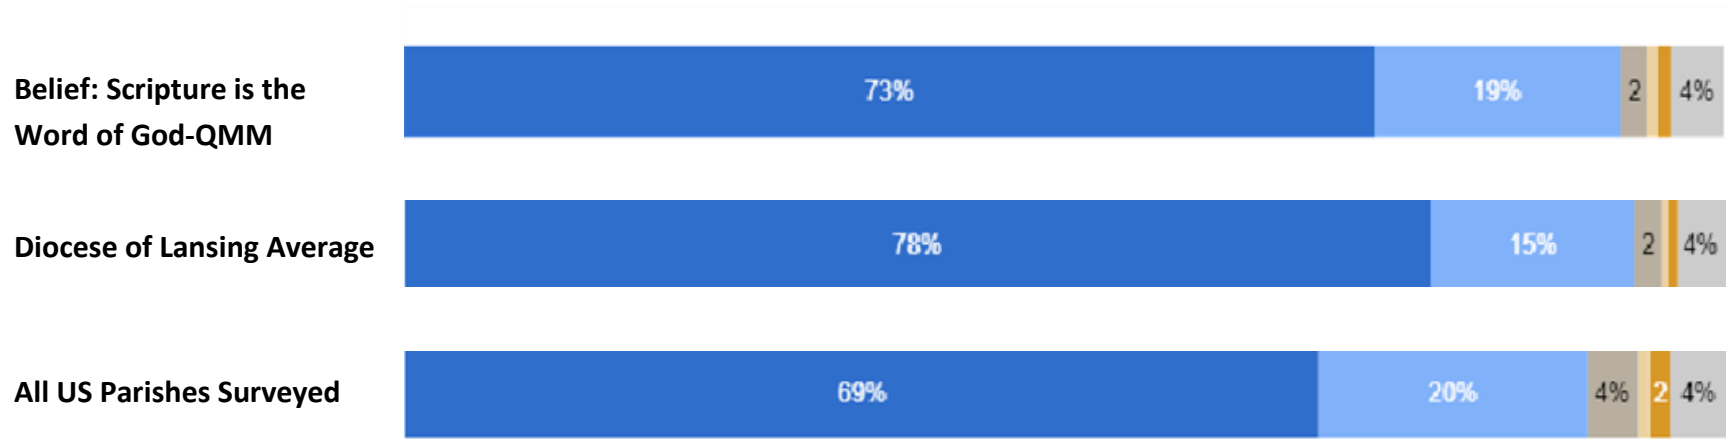

(QMM Strengths Continued)