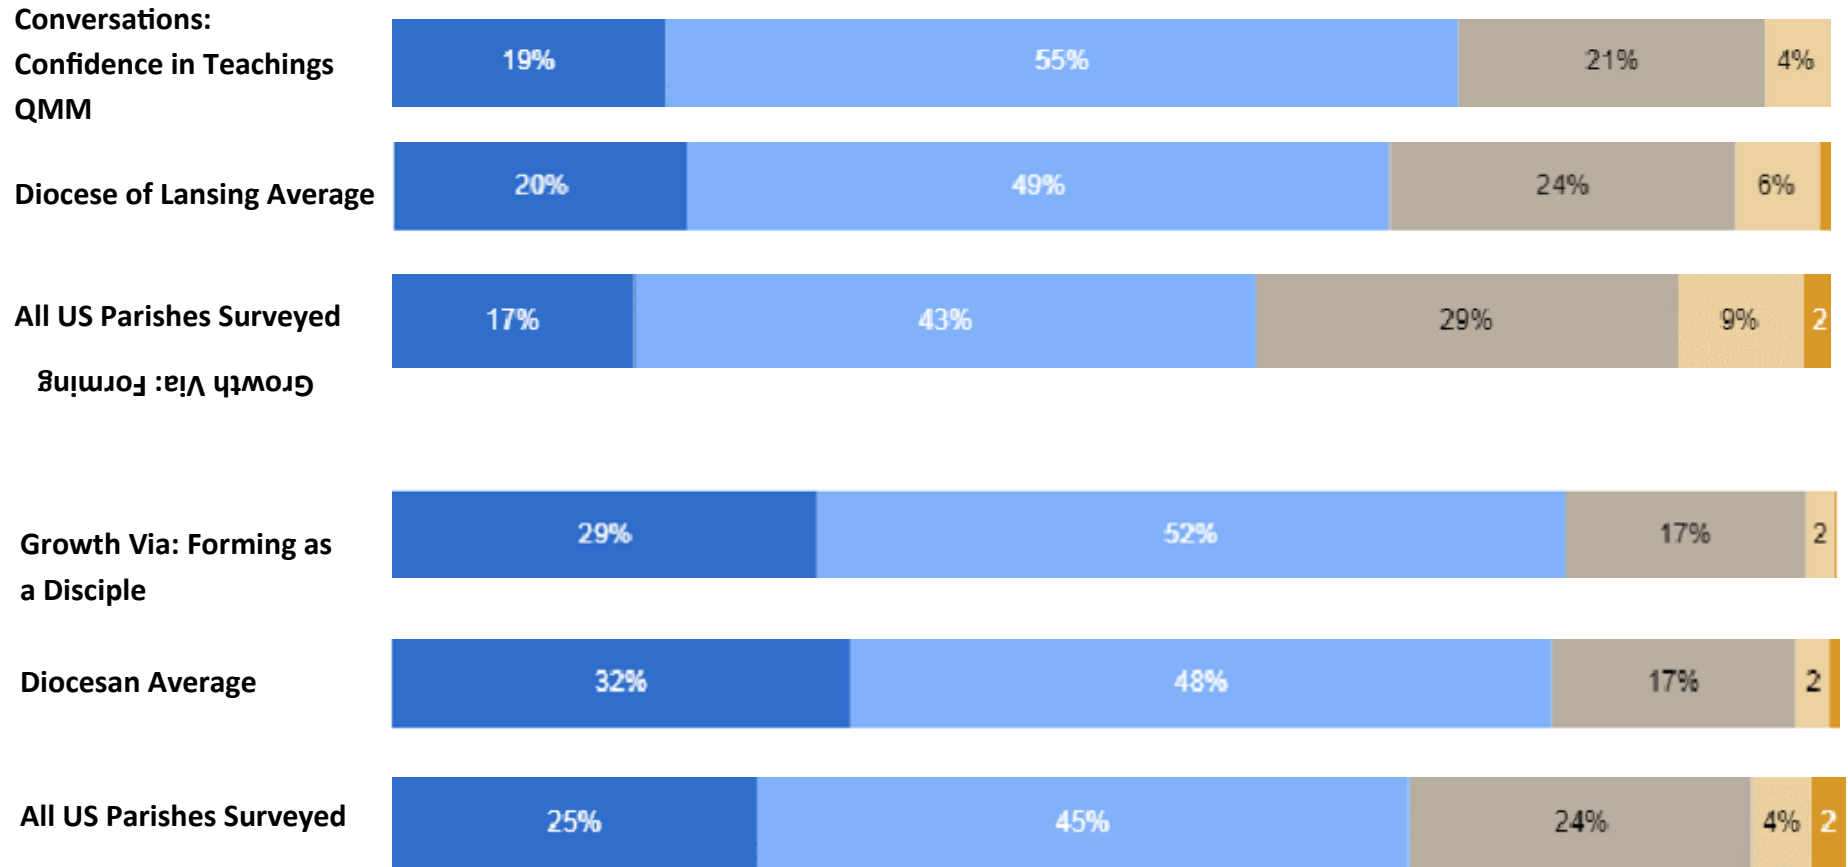

Opportunities For Queen of the Miraculous Medal