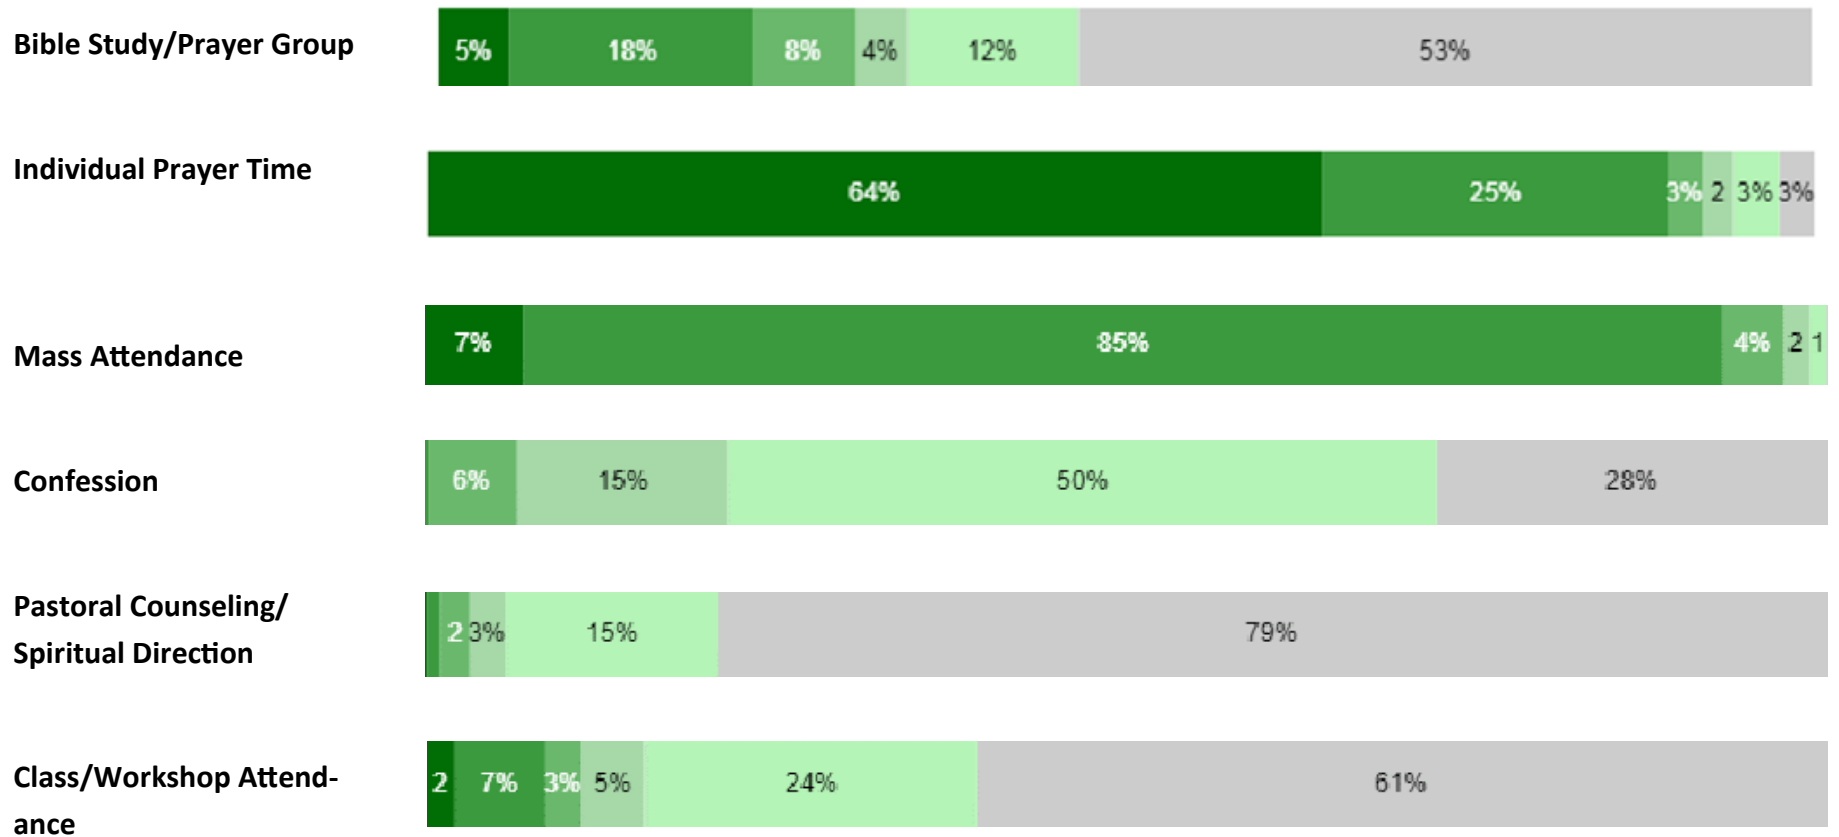

(Spiritual Practices Continued)