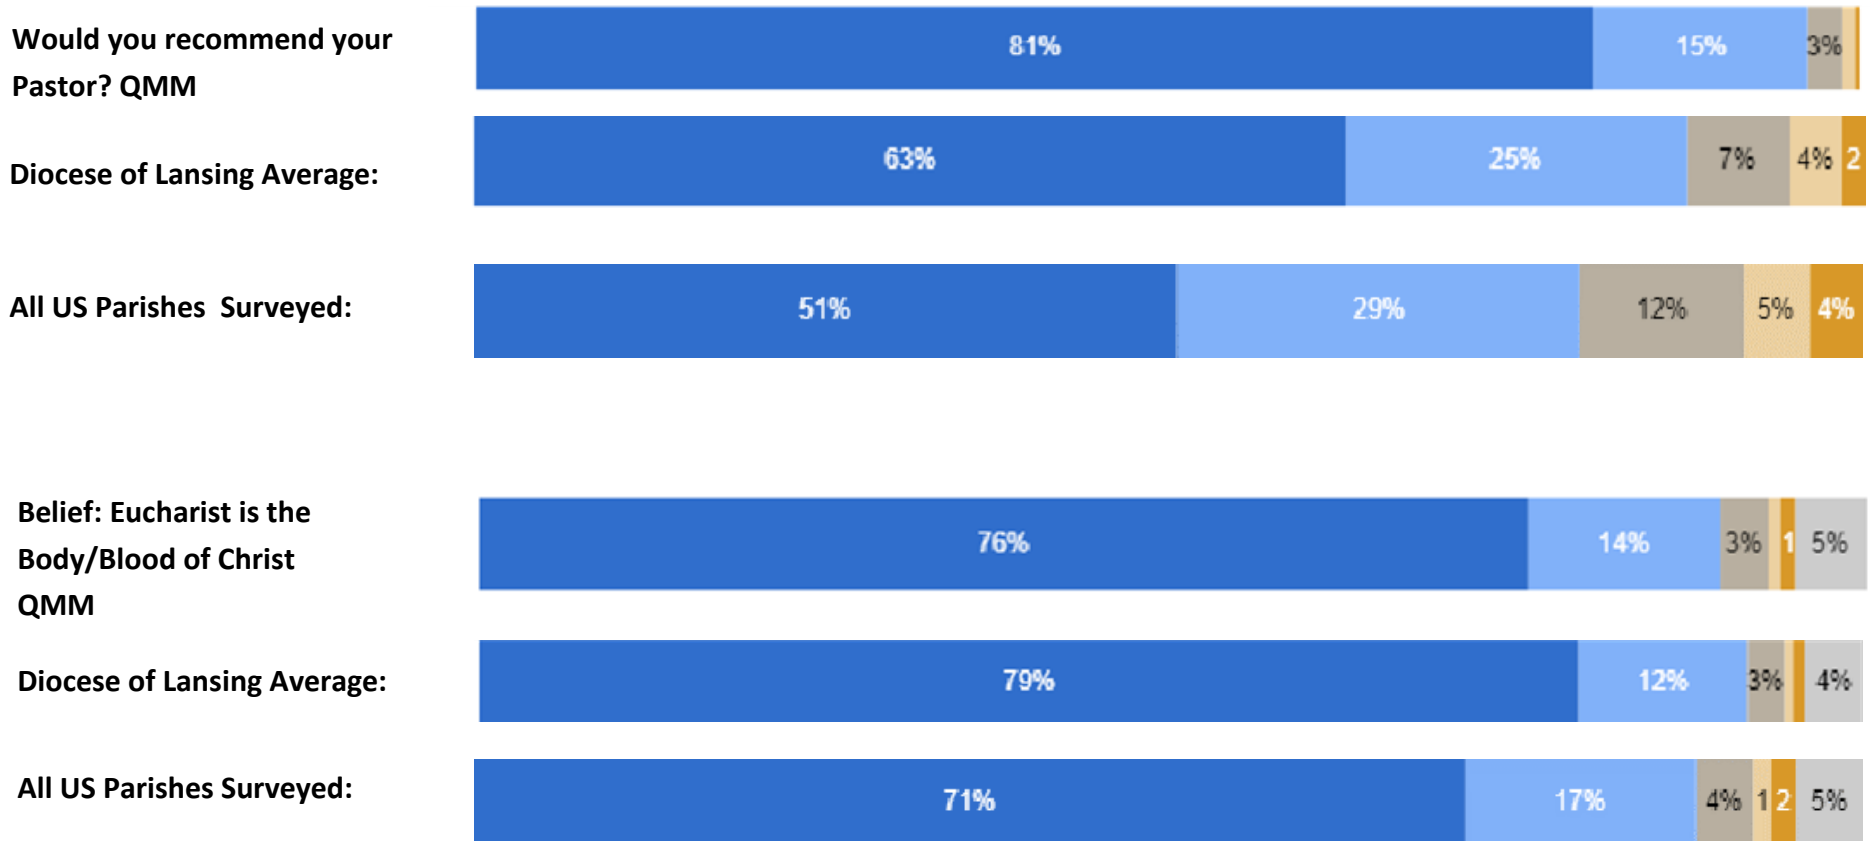

Strengths of Queen of the Miraculous