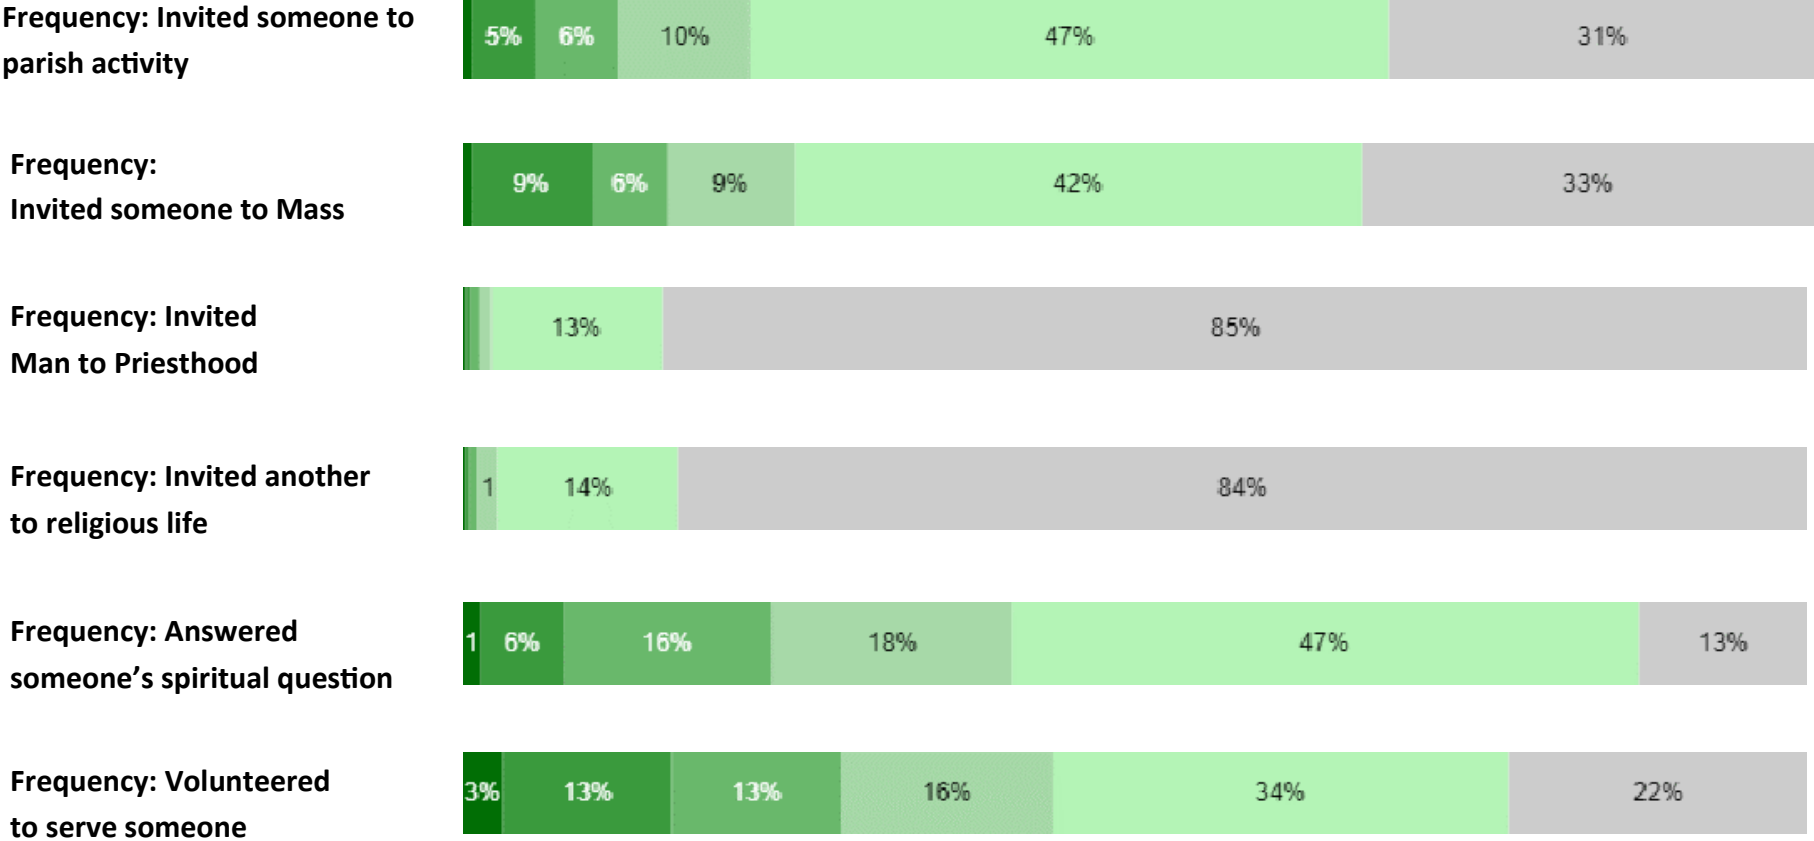

Disciple Maker Index SURVEY

Demographics

- **1010 Surveys Completed**
- **996 Identified as Catholic (99%)**
- **11 Identified as once Catholic but no longer (1%)**
- **3 Identified as non-Catholic (<1%)**
- **64% of respondents are female**
- **77% are married**
- **83 % do not have school age children**
- **Of parents with school age children:**
 - 61% choose Catholic Schools**
 - 21% choose Public Schools**
 - 13% choose Home School**
 - 5% choose based on child**
- **Age Segments**
 - 18-25 1%**
 - 26-35 4%**
 - 36-45 8%**
 - 46-55 11%**
 - 56-65 23%**
 - 66-75 29%**
 - Over 75 23%**

Strengths of Queen of the Miraculous

(QMM Strengths Continued)

Opportunities For Queen of the Miraculous Medal

Missionary Impulse at Queen of the Miraculous Medal

(Missionary Impulse Continued)

Frequency: Shared story of Jesus

Frequency: Shared personal story

Frequency: Prayed with someone

Frequency: Social event

Spiritual Practices of Queen of the Miraculous Medal Parishioners

Pace of Spiritual Growth

- 4% in period of rapid spiritual growth
- 38% growing steady, continued pace
- 36% growing in my faith, but would like to grow more than I am
- 14% content staying right where I am spiritually
- 7% stalled in my spiritual growth
- 1% in a period of spiritual decline