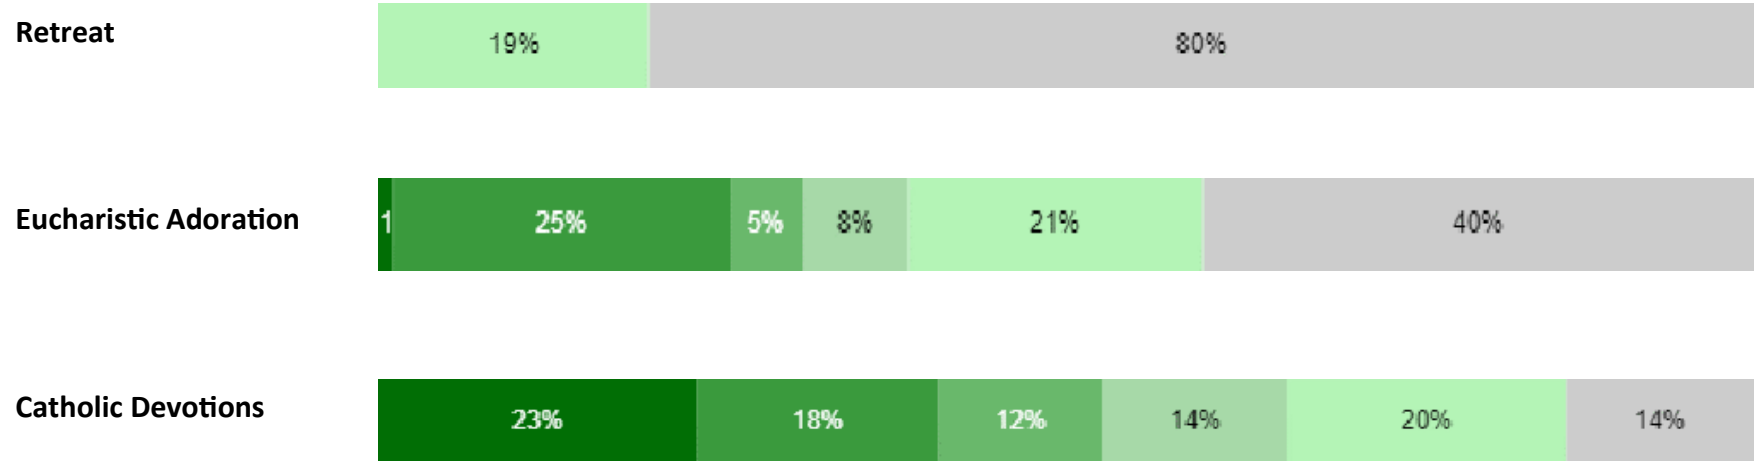

(Spiritual Practices Continued)