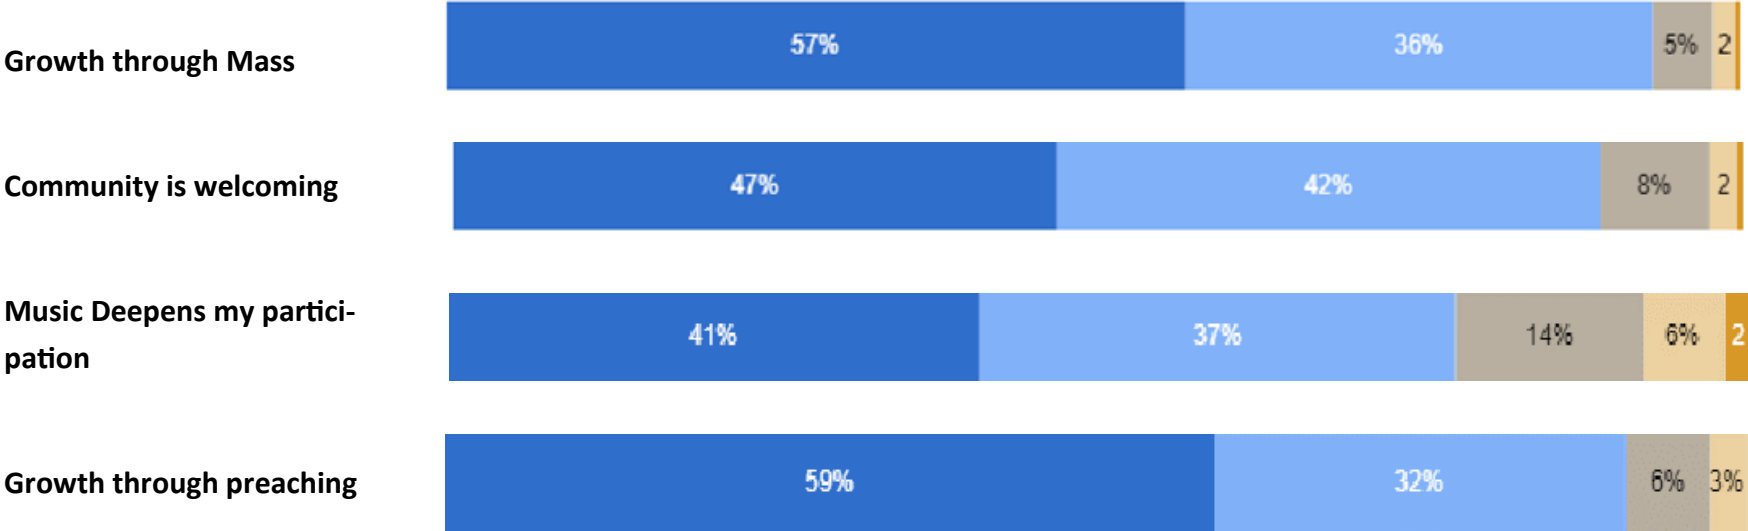

(Spiritual Practices Continued)

(Spiritual Practices Continued)

Sunday Experience at Queen of the Miraculous Medal

- Strongly Agree
- Agree
- Neither Agree or Disagree
- Disagree
- Strongly Disagree

Leadership Indicators at Queen of the Miraculous Medal

Community is involved in Decisions

Financial Transparency

Opportunities to Serve

Follow-up on involvement

(Leadership Indicators Continued)